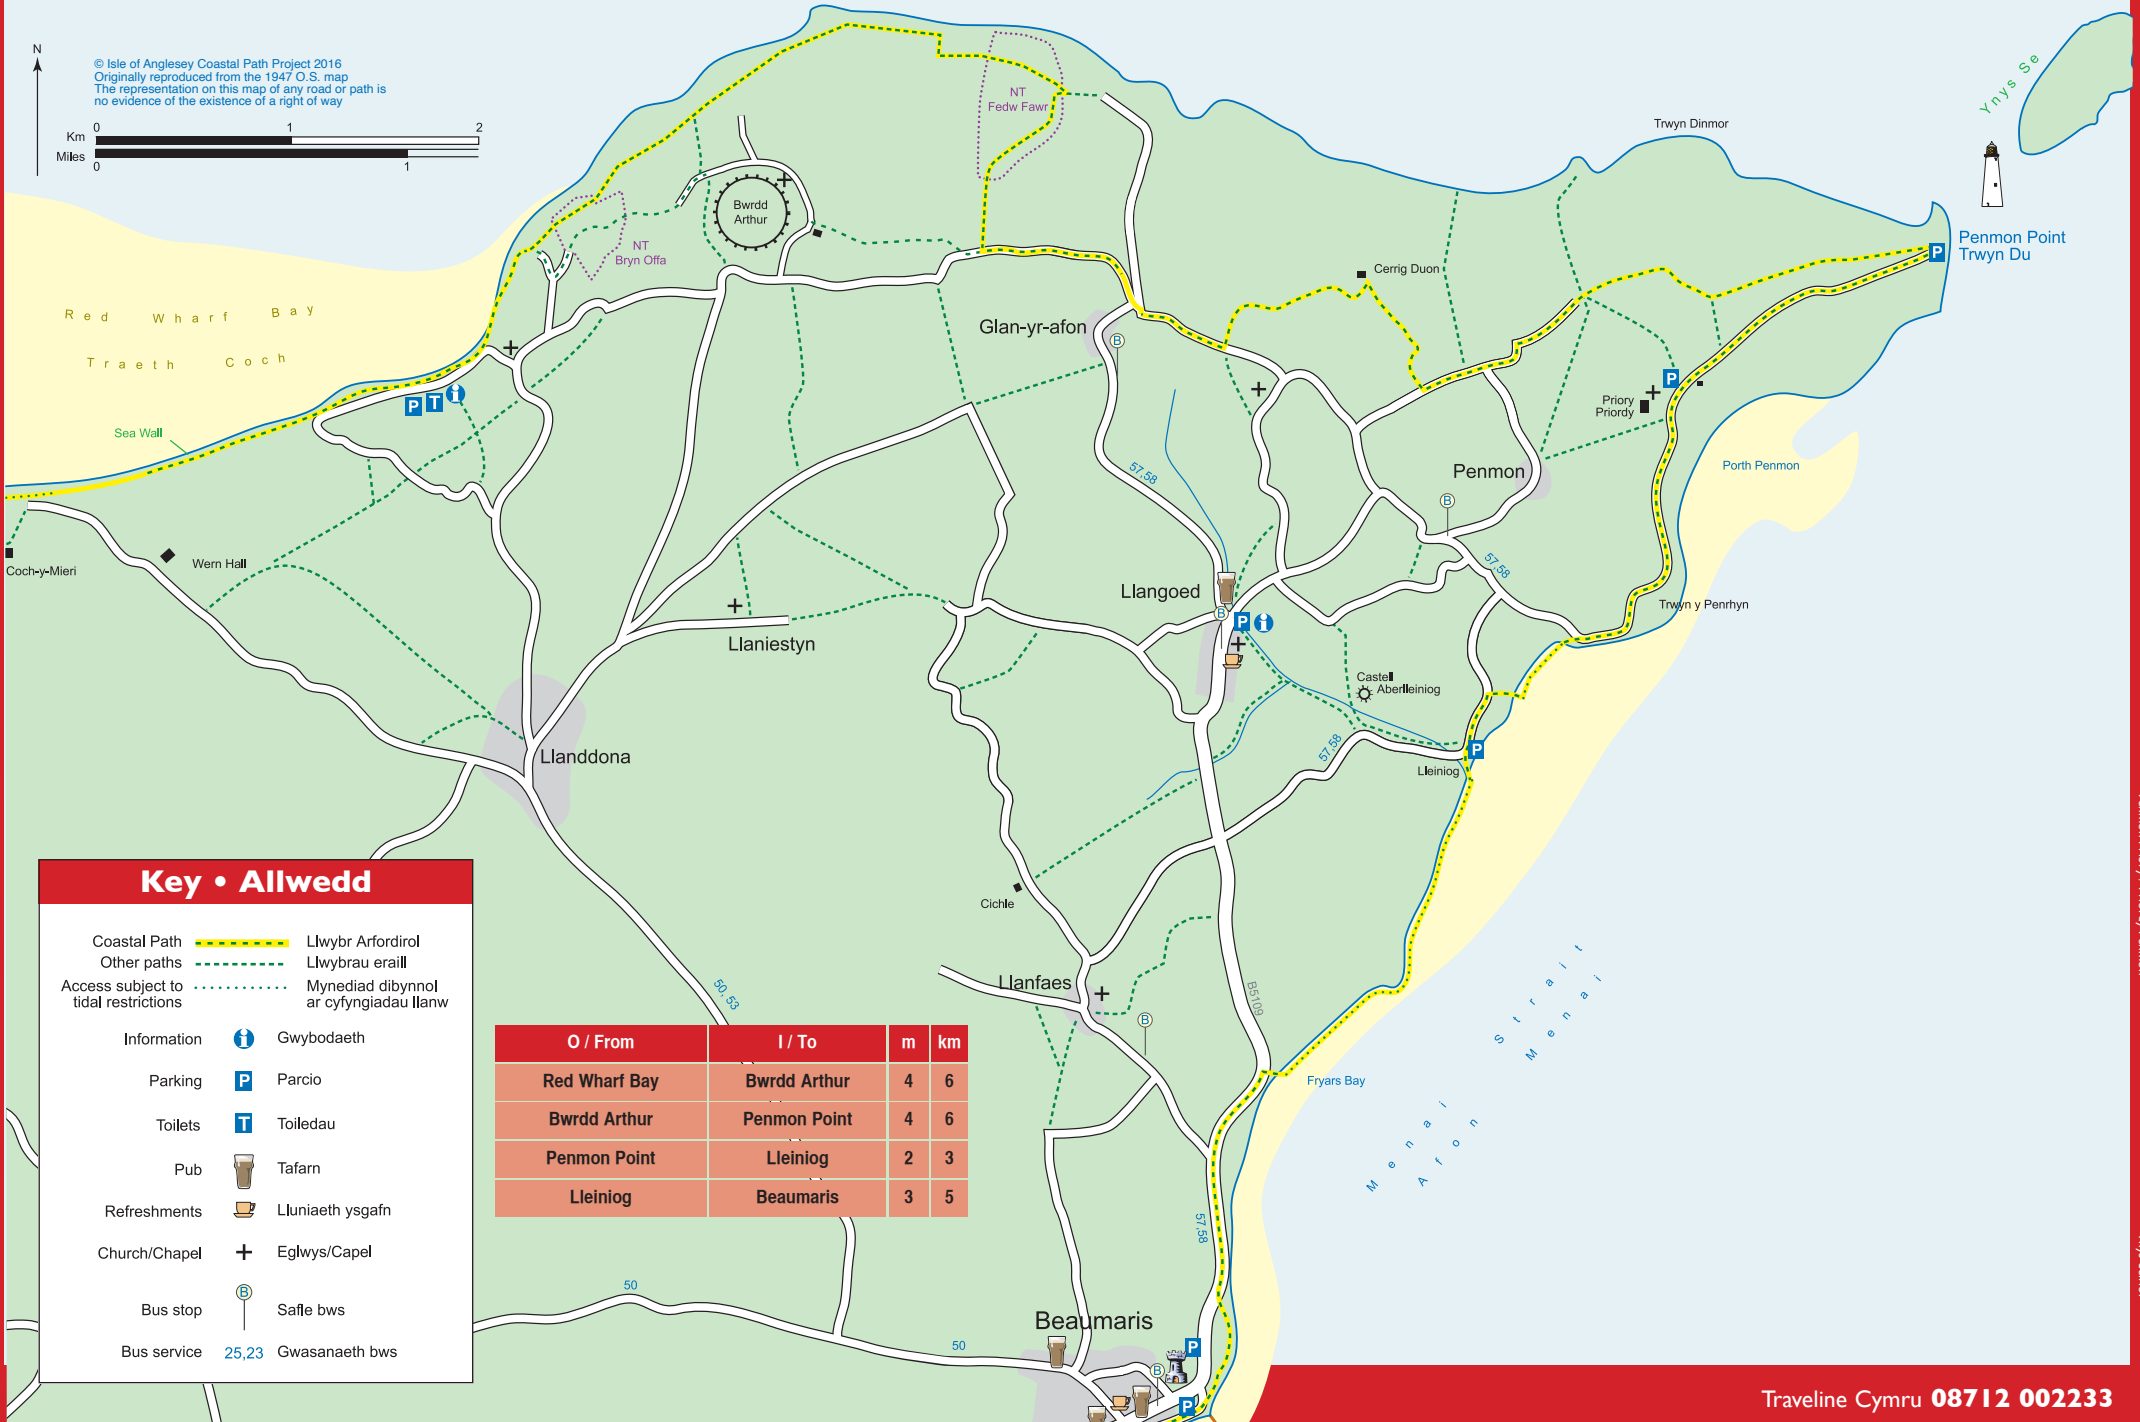

6 RED WHARF BAY - BEAUMARIS TRAETH COCH - BEAUMARIS

One of a series of 12 maps. For more information go to www.angleseycoastalpath.co.uk

Un o gyfres o 12 o fapiau. Am fwy o wybodaeth ewch i www.llywbrarfordirol.co.uk

Penmon Priory / Priory Penmon

Ynys Seint