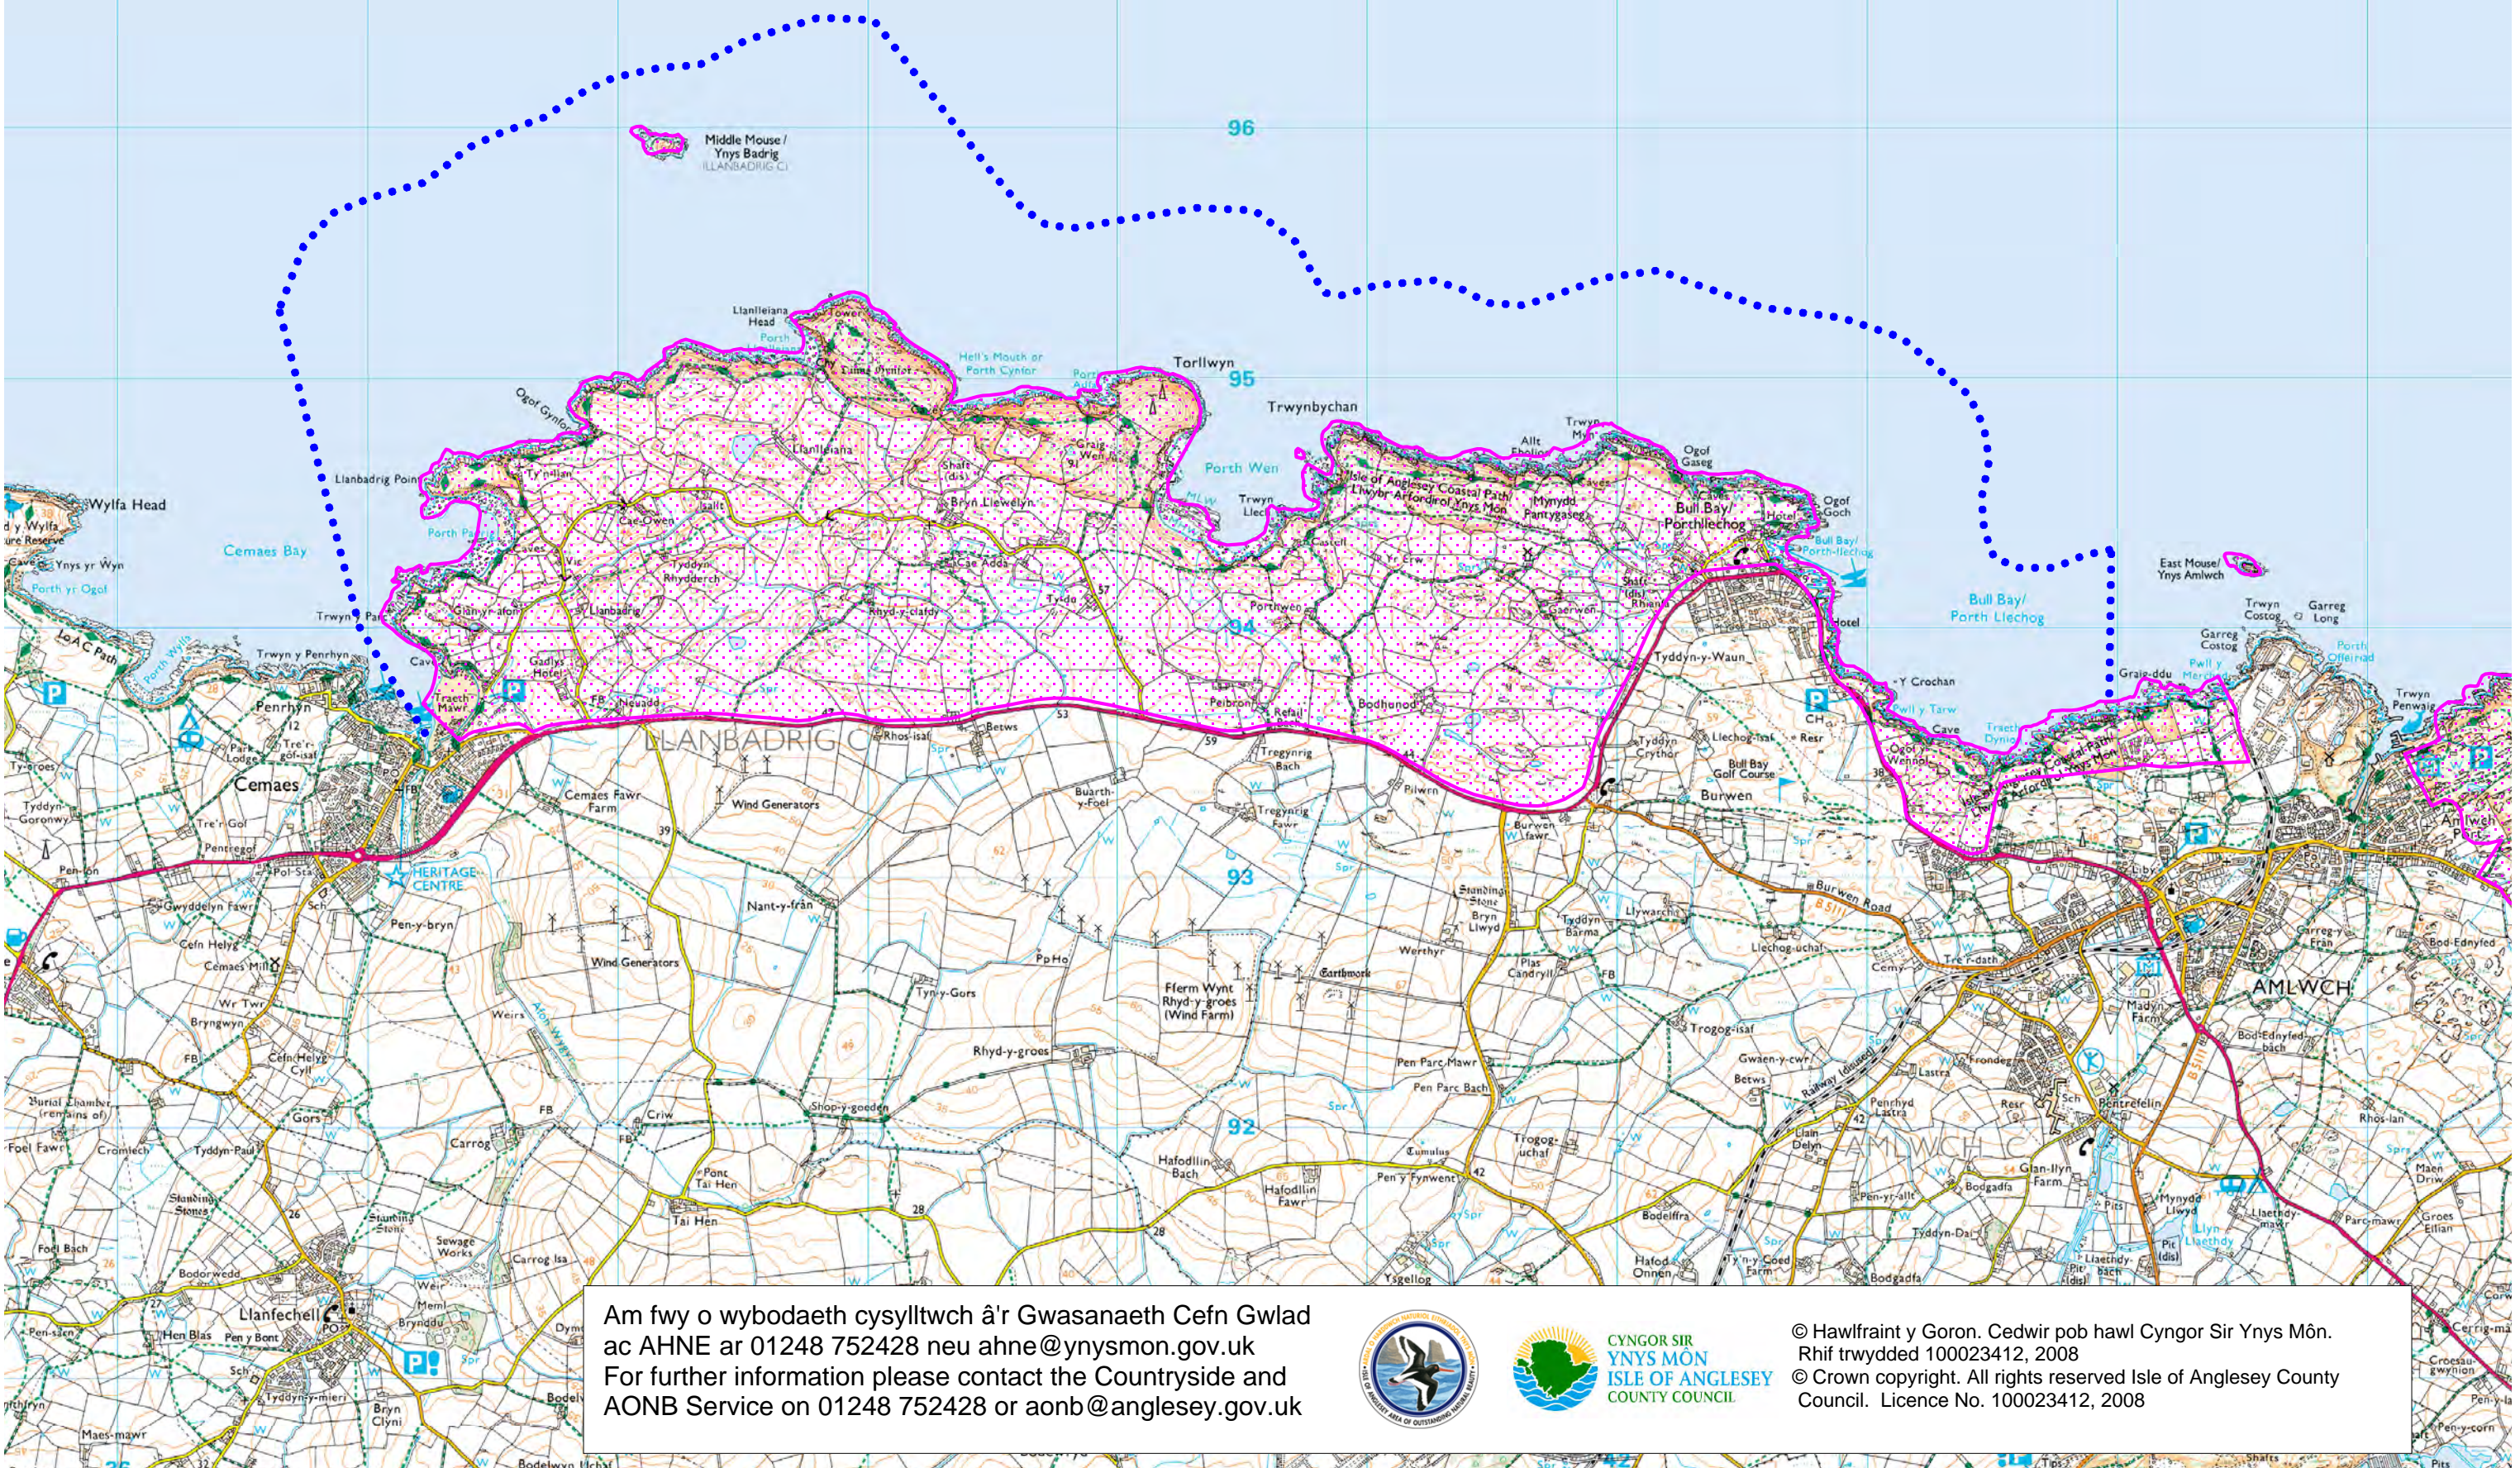

Map 1 - Cemaes

 AHNE
AONB

 Arfordir Treftadaeth
Heritage Coast

G/N
1:25,000

Am fwy o wybodaeth cysylltwch â'r Gwasanaeth Cefn Gwlad
ac AHNE ar 01248 752428 neu ahne@ynysmon.gov.uk
For further information please contact the Countryside and
AONB Service on 01248 752428 or aonb@anglesey.gov.uk

© Hawlfraint y Goron. Cedwir pob hawl Cyngor Sir Ynys Môn.
Rhif trwydded 100023412, 2008
© Crown copyright. All rights reserved Isle of Anglesey County
Council. Licence No. 100023412, 2008