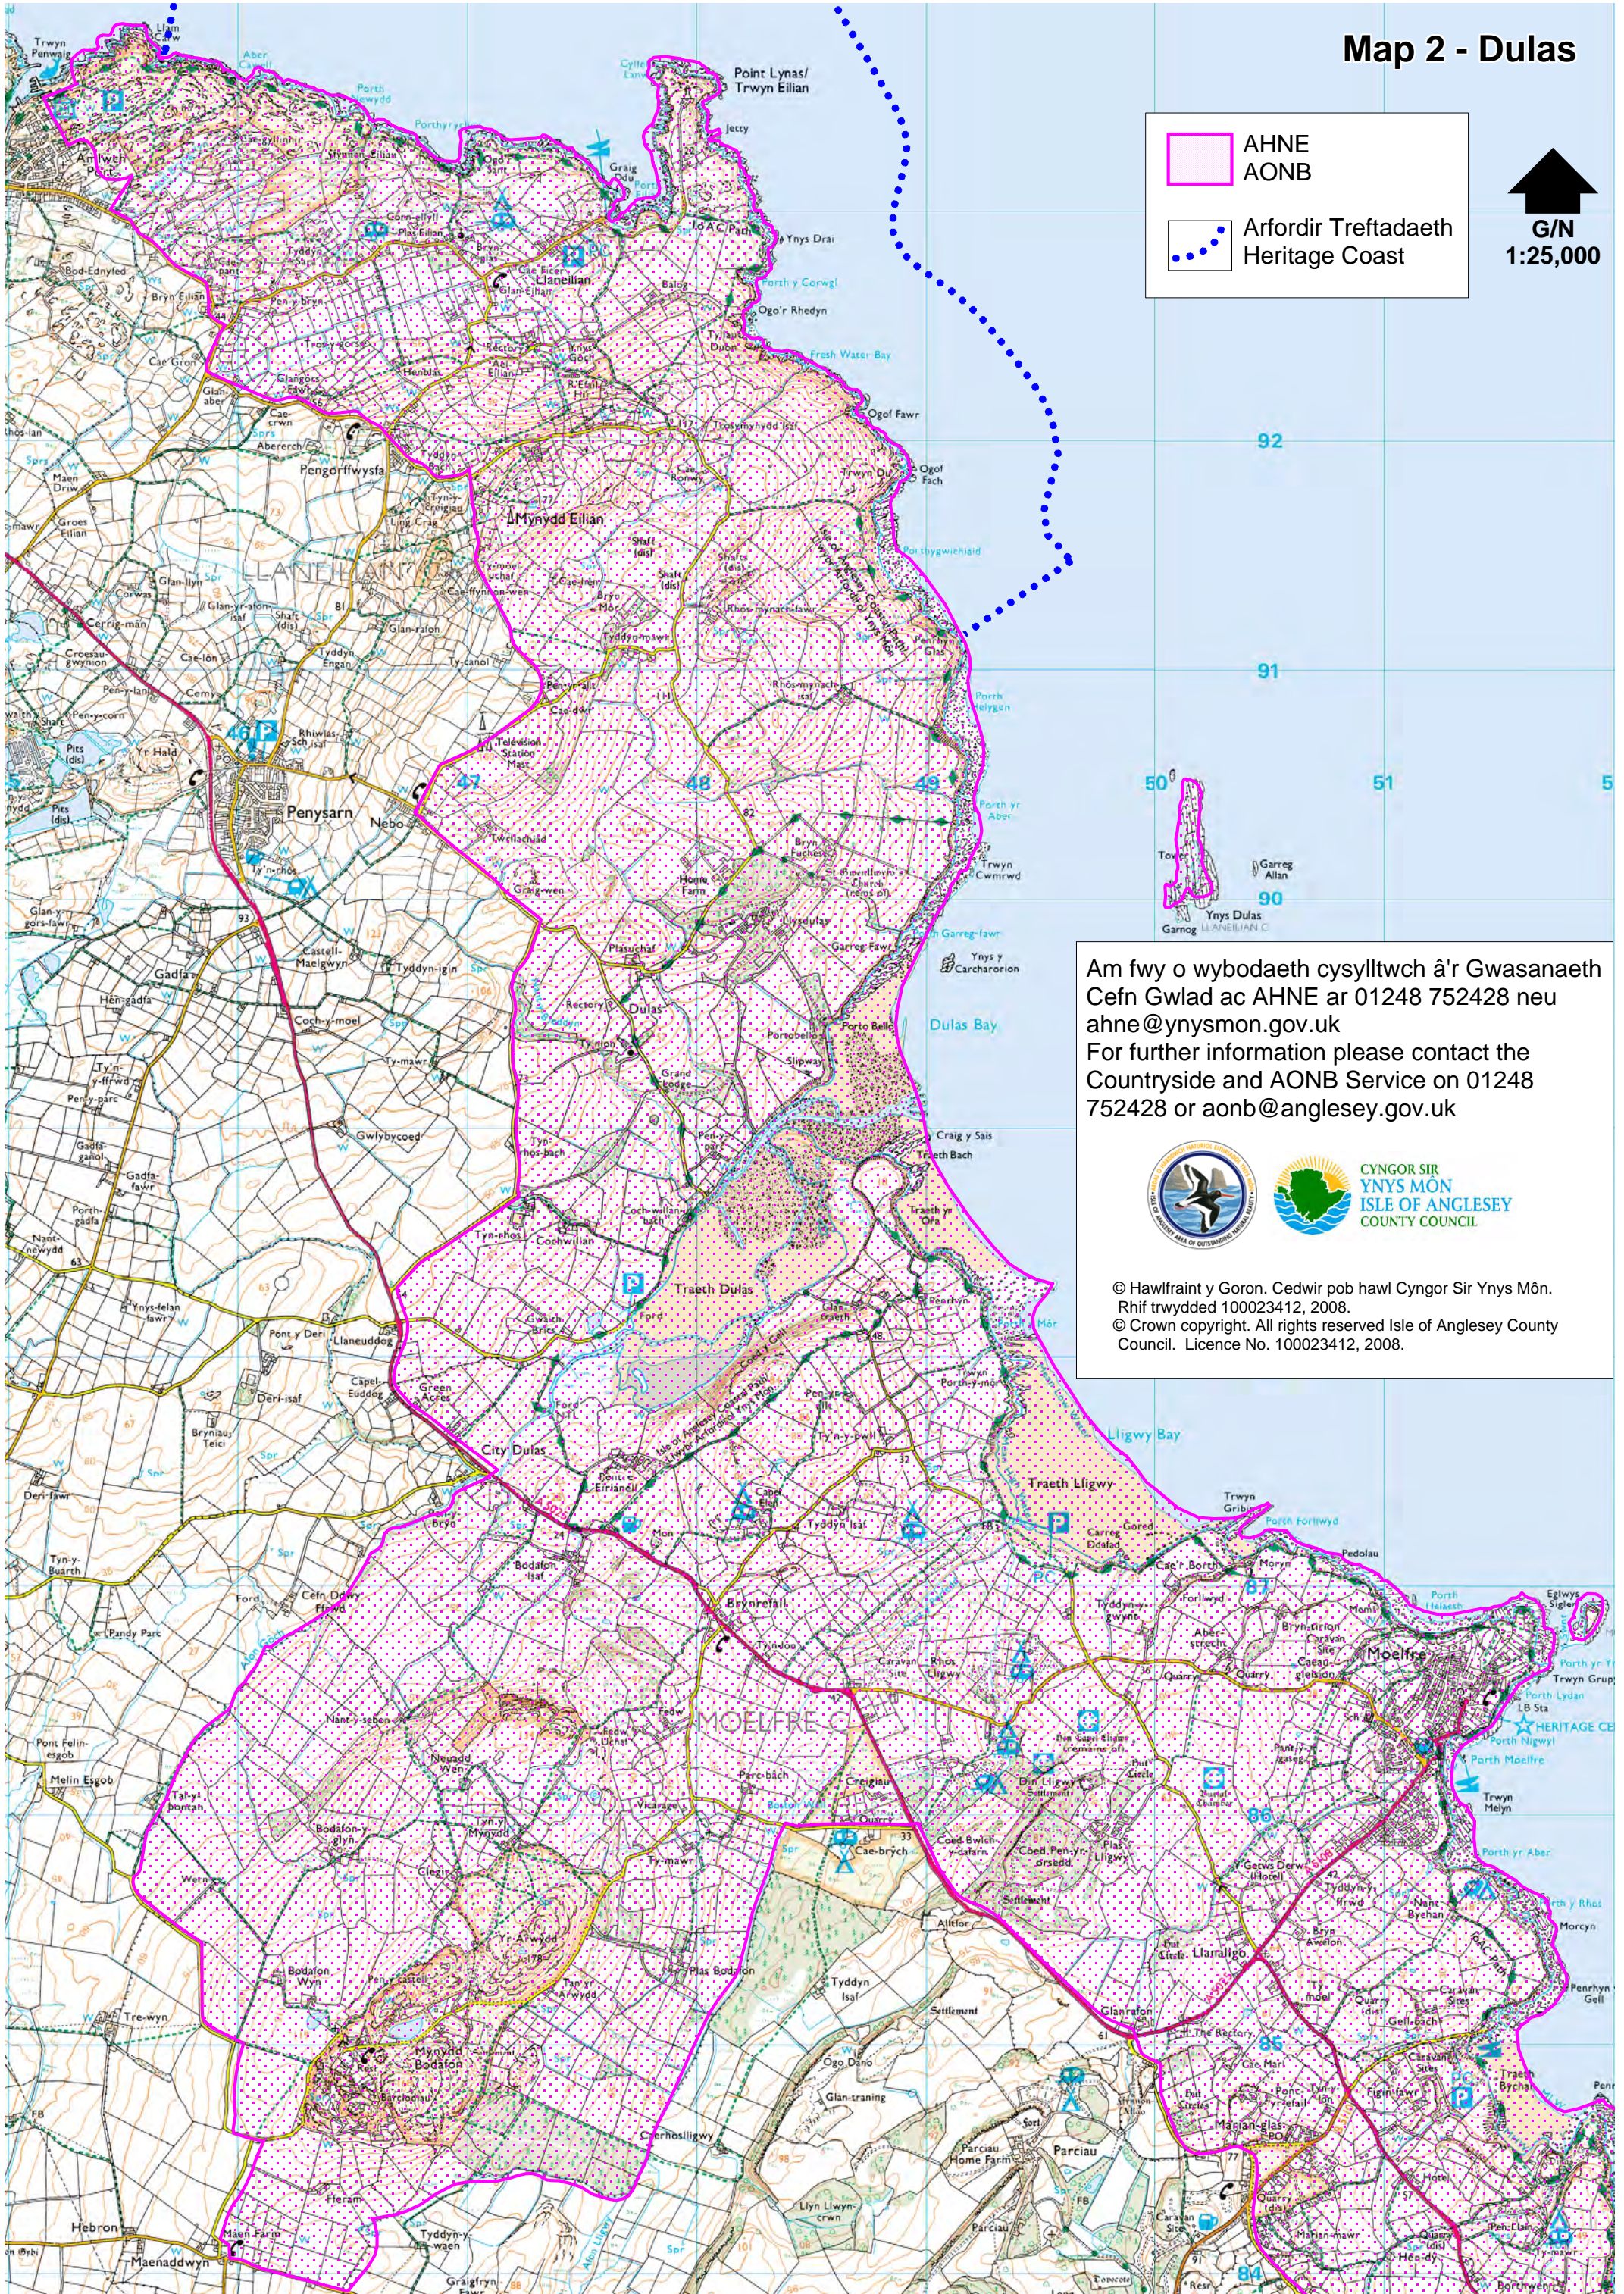

Map 2 - Dulas

 AHNE
AONB

 Arfordir Treftadaeth
Heritage Coast

G/N
1:25,000

Am fwy o wybodaeth cysylltwch â'r Gwasanaeth Cefn Gwlad ac AHNE ar 01248 752428 neu ahne@ynysmon.gov.uk
For further information please contact the Countryside and AONB Service on 01248 752428 or aonb@anglesey.gov.uk

© Hawffraint y Goron. Cedwir pob hawl Cyngor Sir Ynys Môn. Rhif trwydded 100023412, 2008.
© Crown copyright. All rights reserved Isle of Anglesey County Council. Licence No. 100023412, 2008.