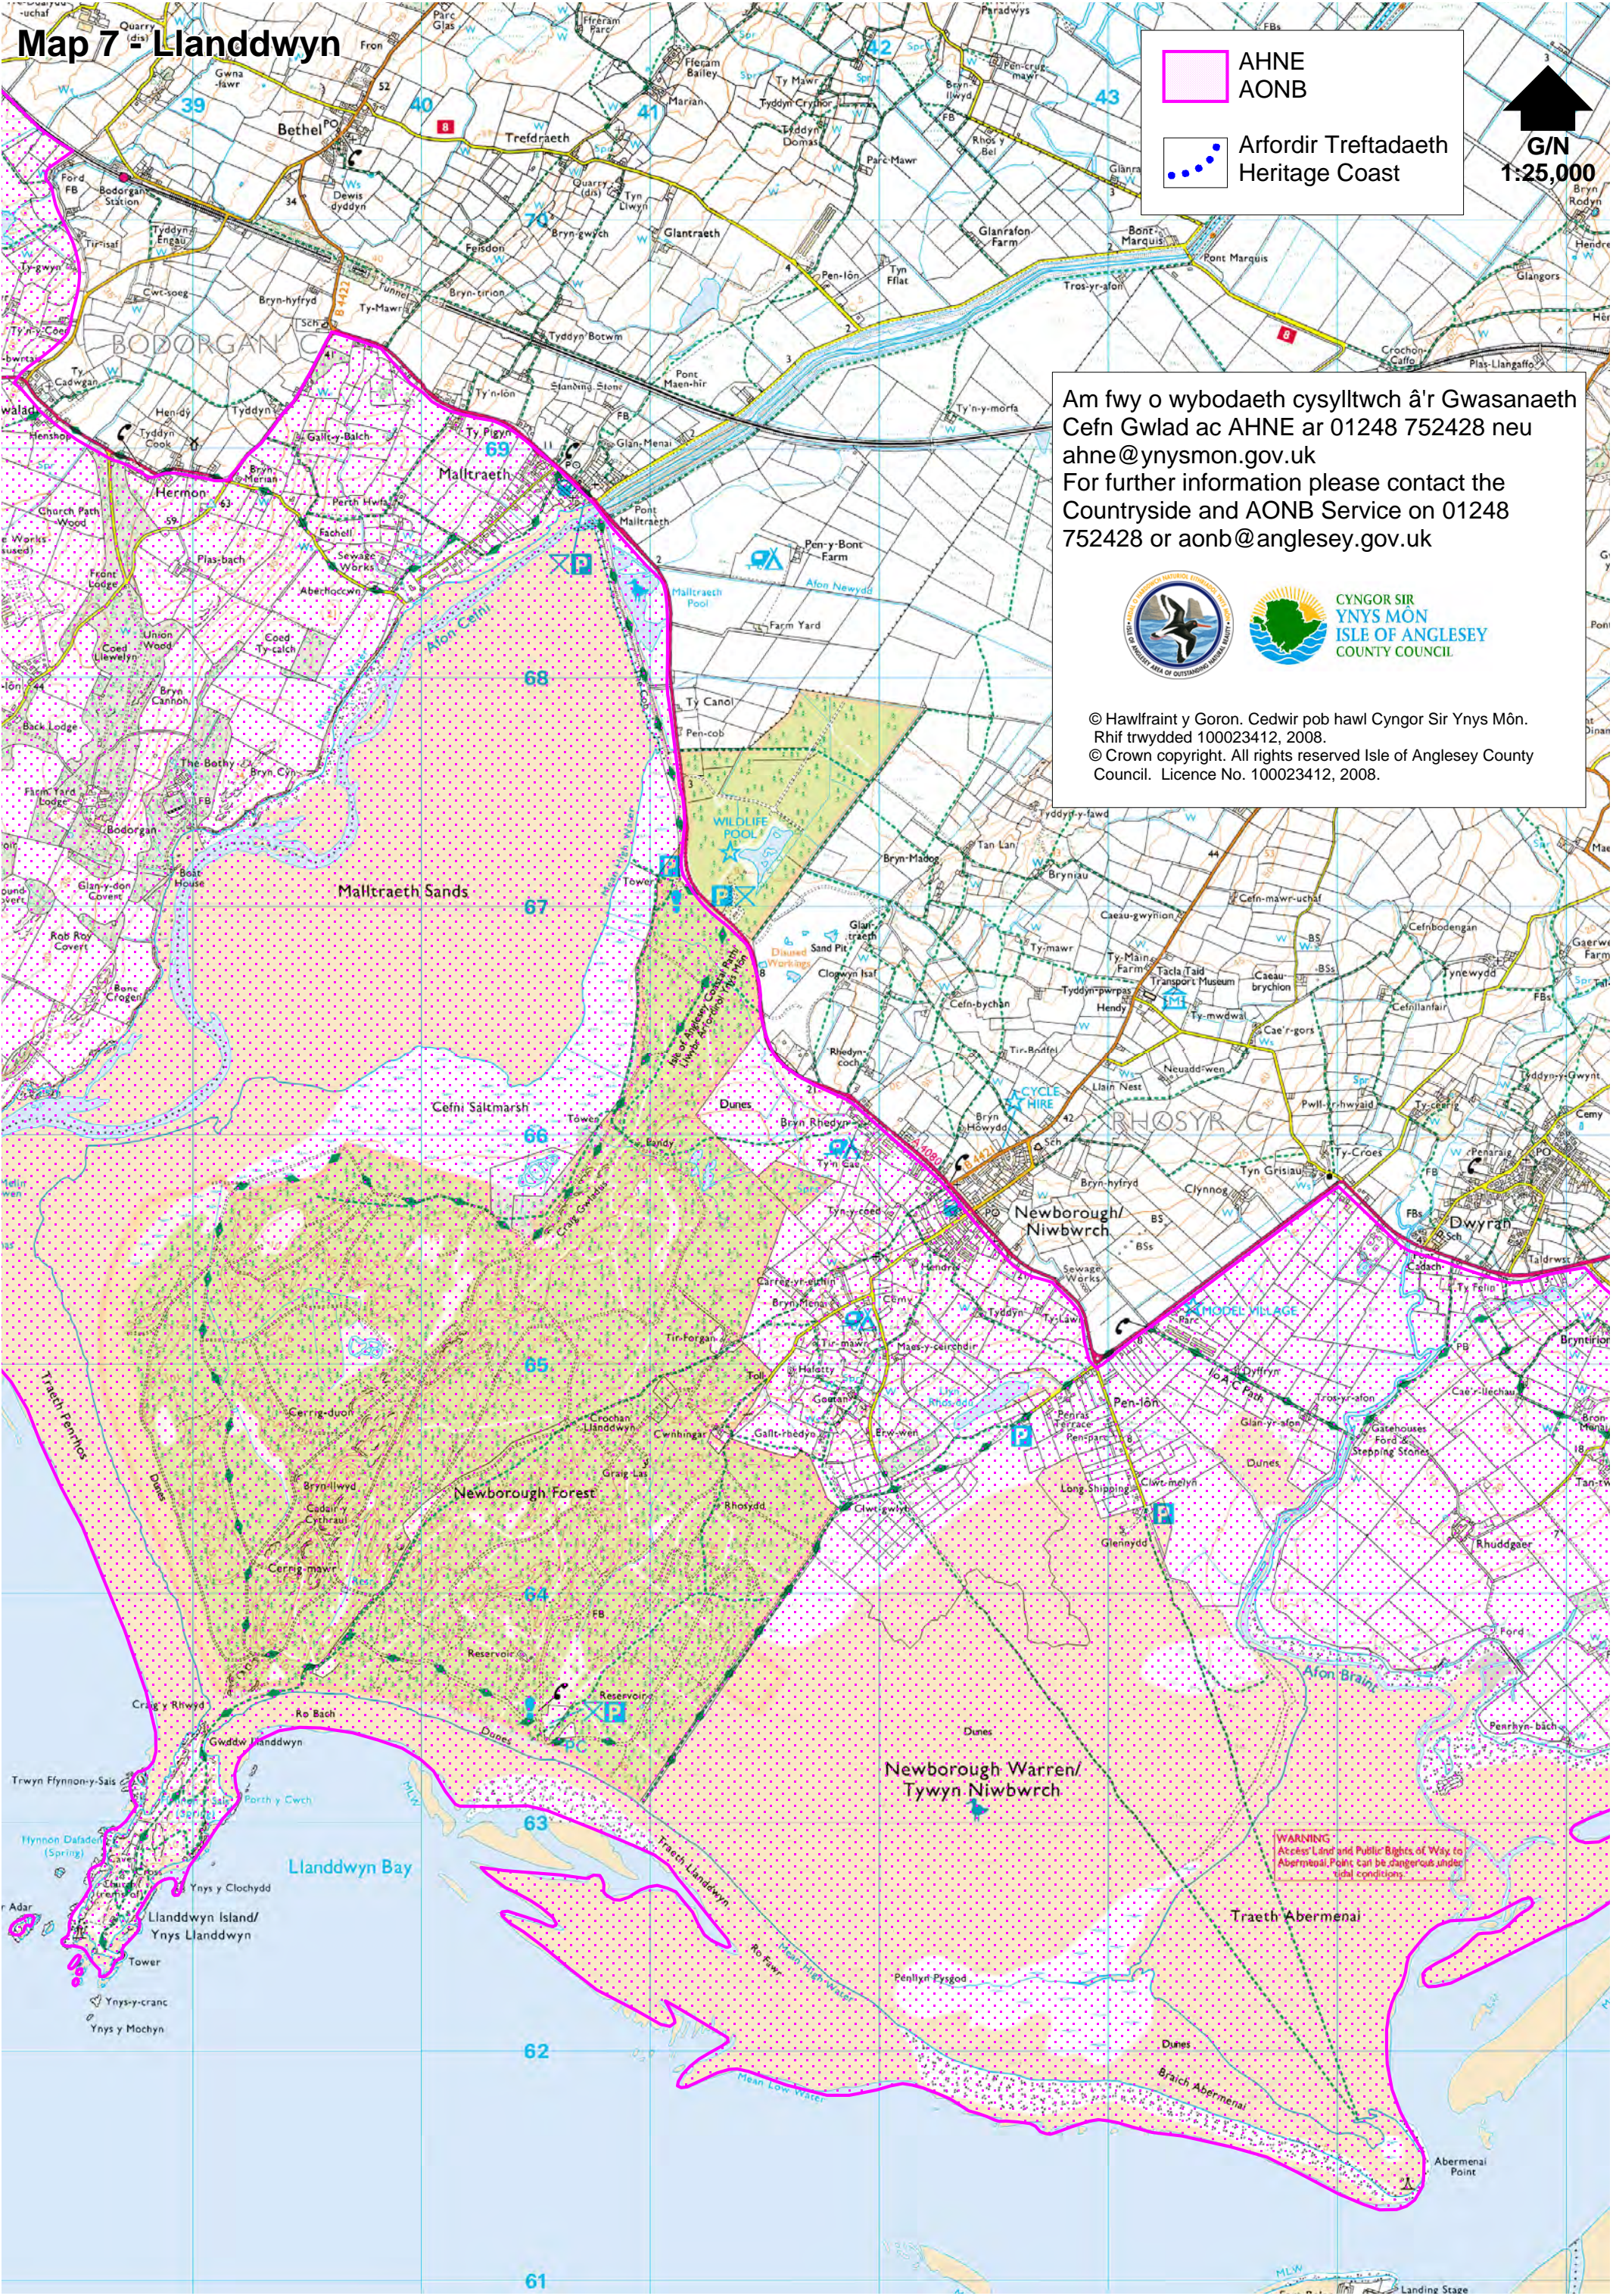

# Map 7 - Llanddwyn

 AHNE  
 AONB  
 Arfordir Treftadaeth  
 Heritage Coast

  
**G/N**  
**1:25,000**

Am fwy o wybodaeth cysylltwch â'r Gwasanaeth Cefn Gwlad ac AHNE ar 01248 752428 neu [ahne@ynysmon.gov.uk](mailto:ahne@ynysmon.gov.uk)  
 For further information please contact the Countryside and AONB Service on 01248 752428 or [aonb@anglesey.gov.uk](mailto:aonb@anglesey.gov.uk)

© Hawlfraint y Goron. Cedwir pob hawl Cyngor Sir Ynys Môn. Rhif trwydded 100023412, 2008.  
 © Crown copyright. All rights reserved Isle of Anglesey County Council. Licence No. 100023412, 2008.

**WARNING**  
 Access Land and Public Rights of Way to Abermenai Point can be dangerous under tidal conditions.