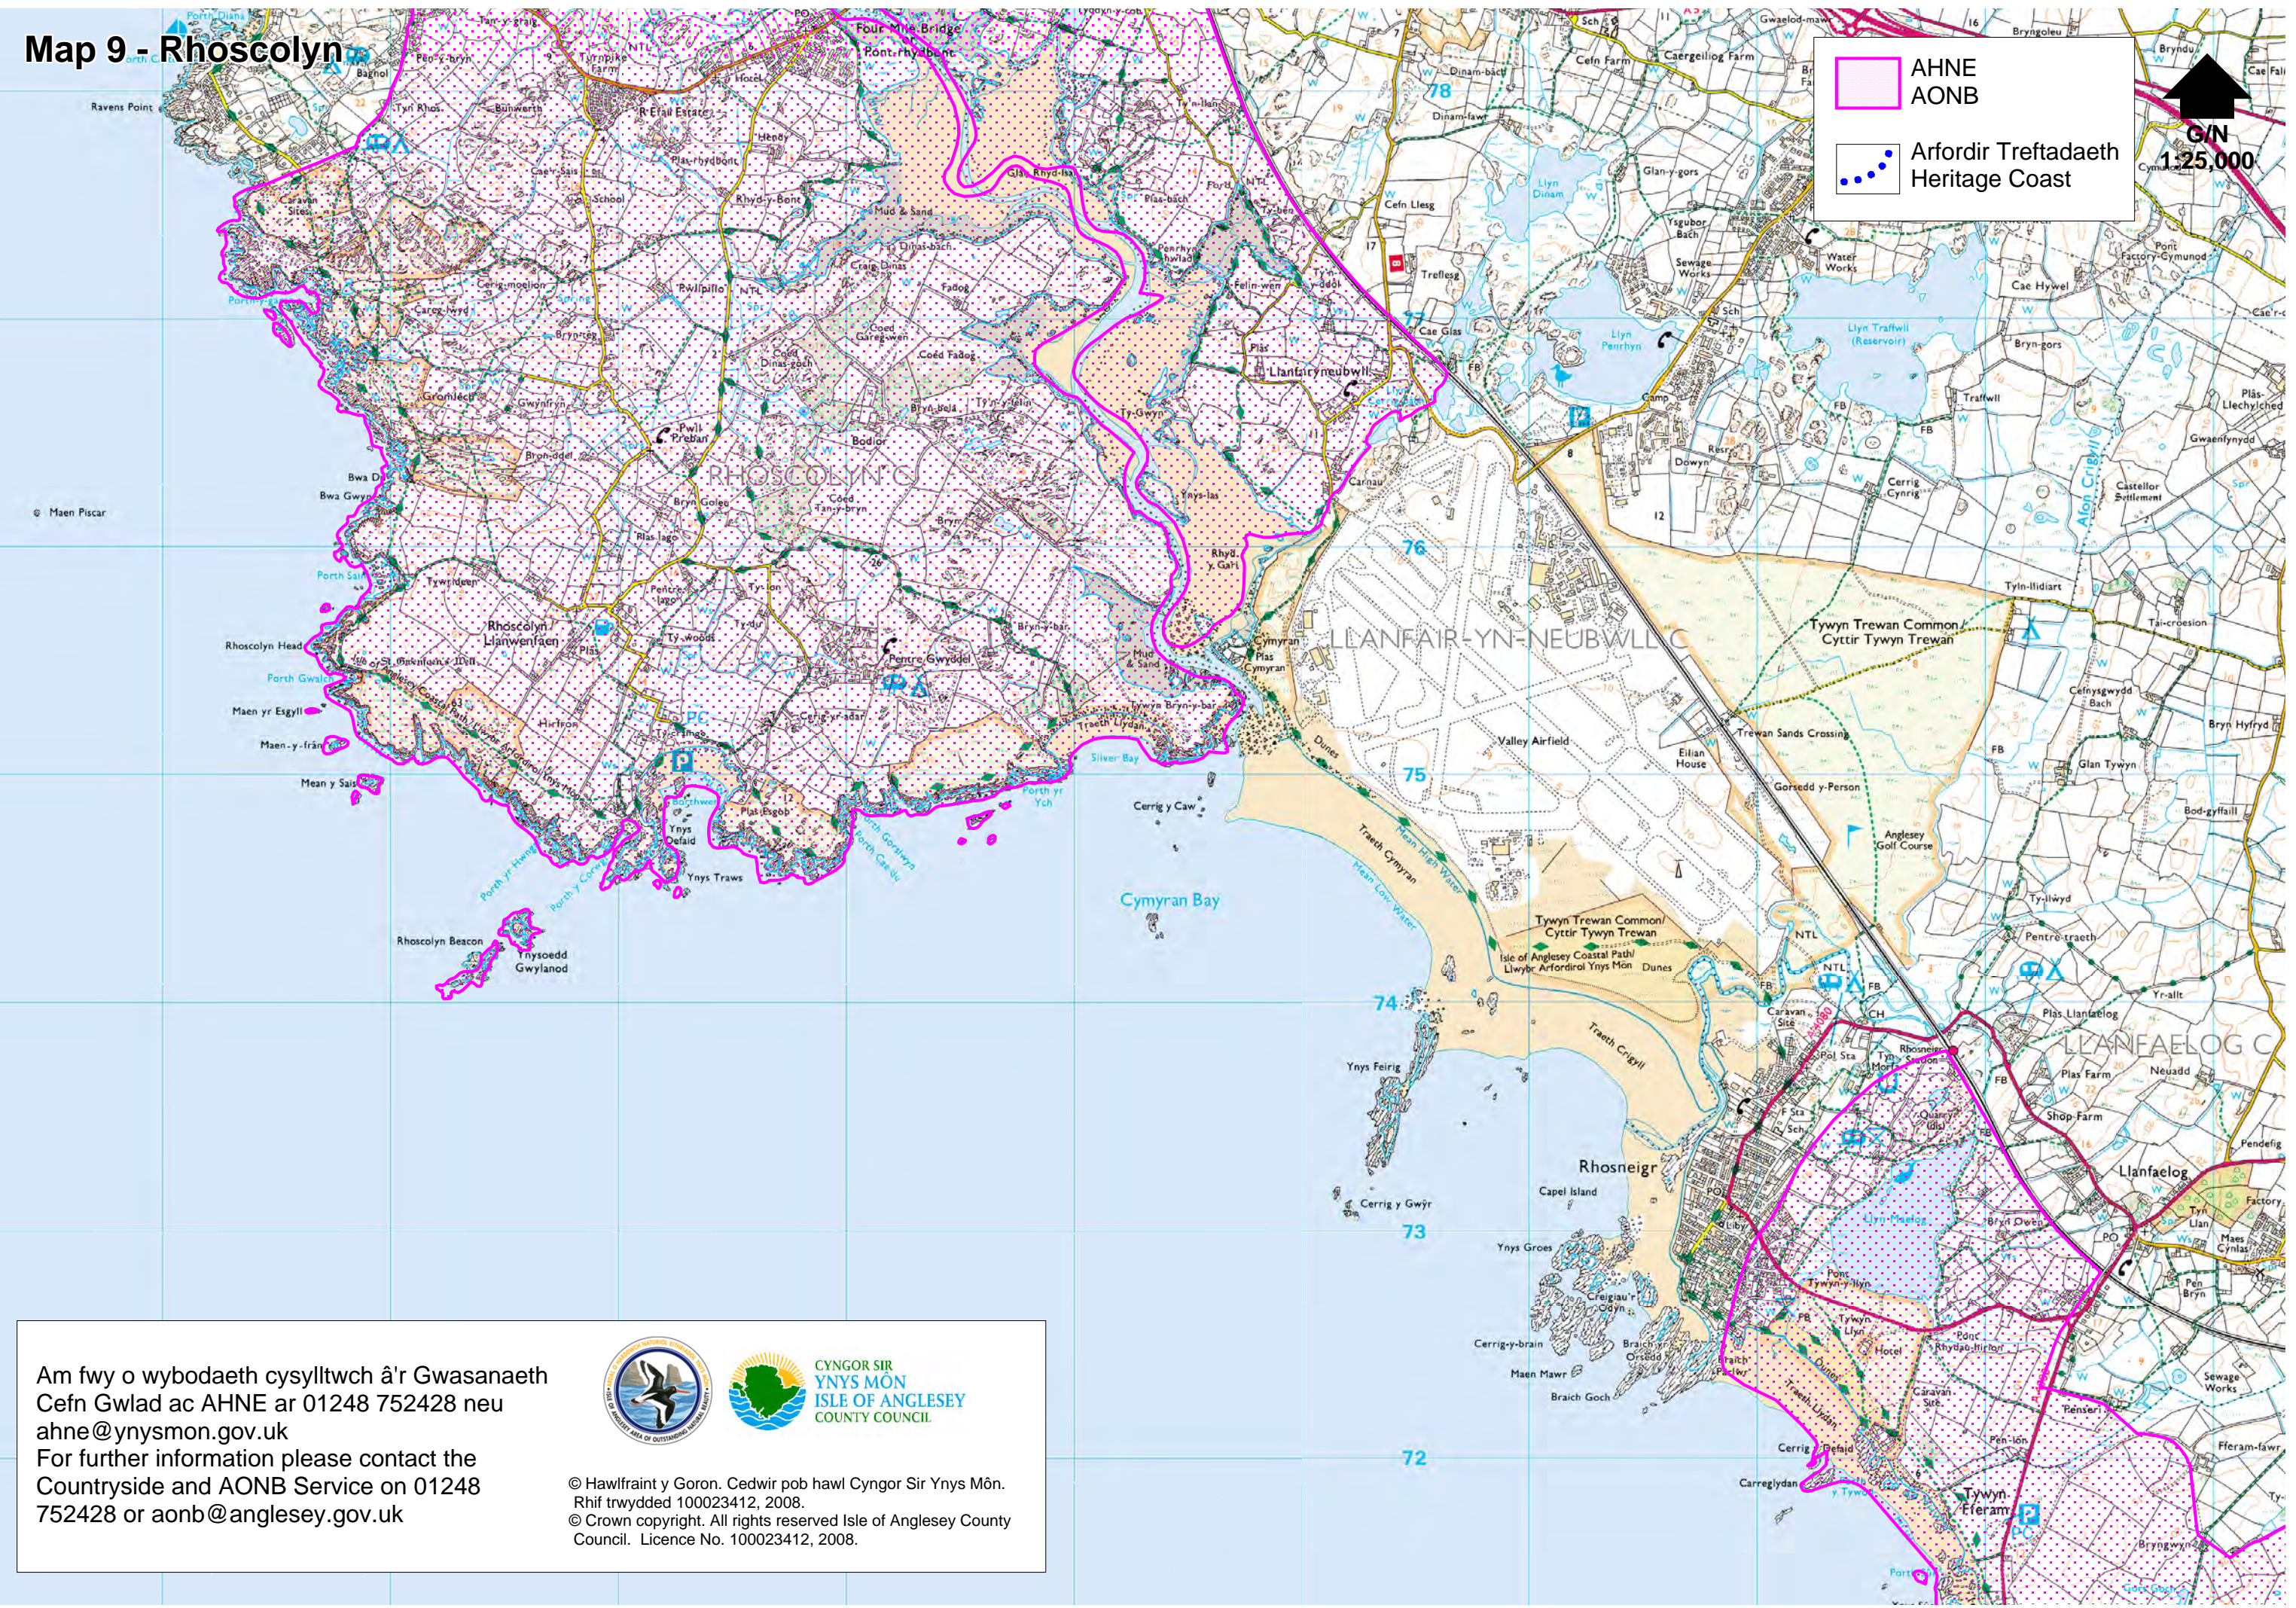

Map 9 - Rhoscolyn

 AHNE
 AONB
 Arfordir Treftadaeth
 Heritage Coast

 G/N
 1:25,000

Am fwy o wybodaeth cysylltwch â'r Gwasanaeth
 Cefn Gwlad ac AHNE ar 01248 752428 neu
ahne@ynysmon.gov.uk
 For further information please contact the
 Countryside and AONB Service on 01248
 752428 or aonb@anglesey.gov.uk

© Hawlfraint y Goron. Cedwir pob hawl Cyngor Sir Ynys Môn.
 Rhif trwydded 100023412, 2008.
 © Crown copyright. All rights reserved Isle of Anglesey County
 Council. Licence No. 100023412, 2008.