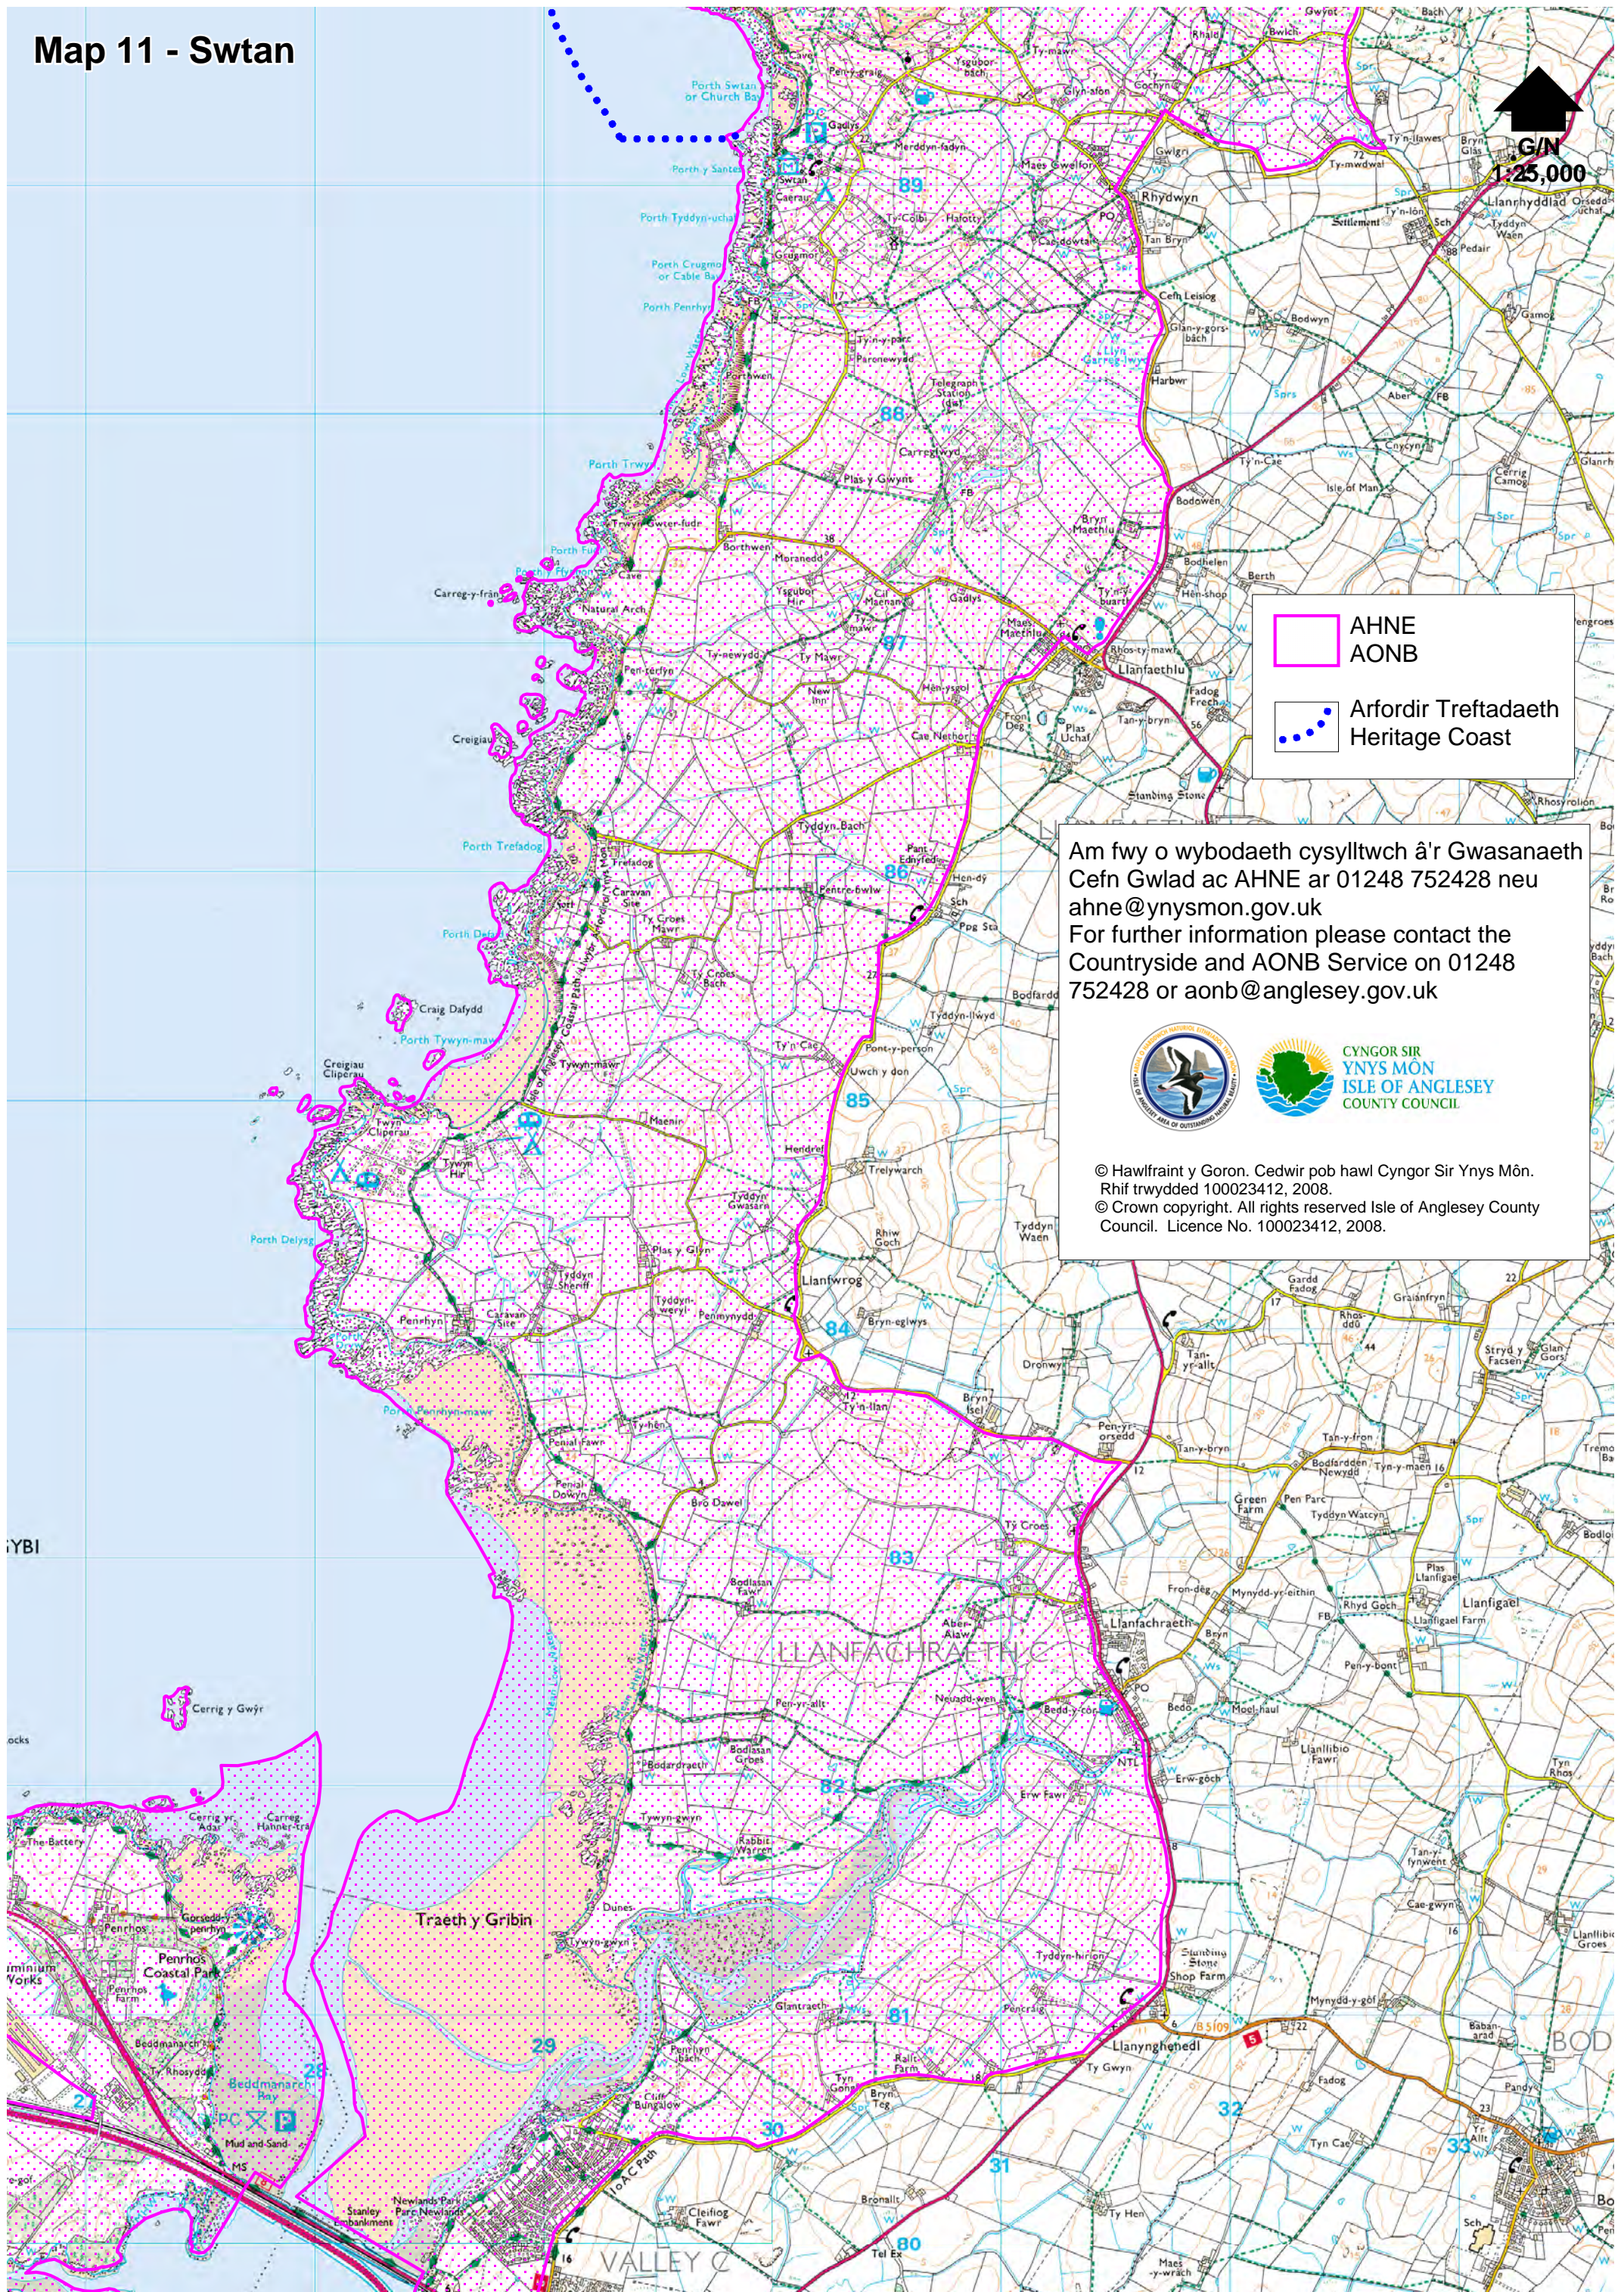

Map 11 - Swtan

 AHNE
 AONB
 Arfordir Treftadaeth
 Heritage Coast

Am fwy o wybodaeth cysylltwch â'r Gwasanaeth Cefn Gwlad ac AHNE ar 01248 752428 neu ahne@ynysmon.gov.uk
 For further information please contact the Countryside and AONB Service on 01248 752428 or aonb@anglesey.gov.uk

© Hawffraint y Goron. Cedwir pob hawl Cyngor Sir Ynys Môn. Rhif trwydded 100023412, 2008.
 © Crown copyright. All rights reserved Isle of Anglesey County Council. Licence No. 100023412, 2008.