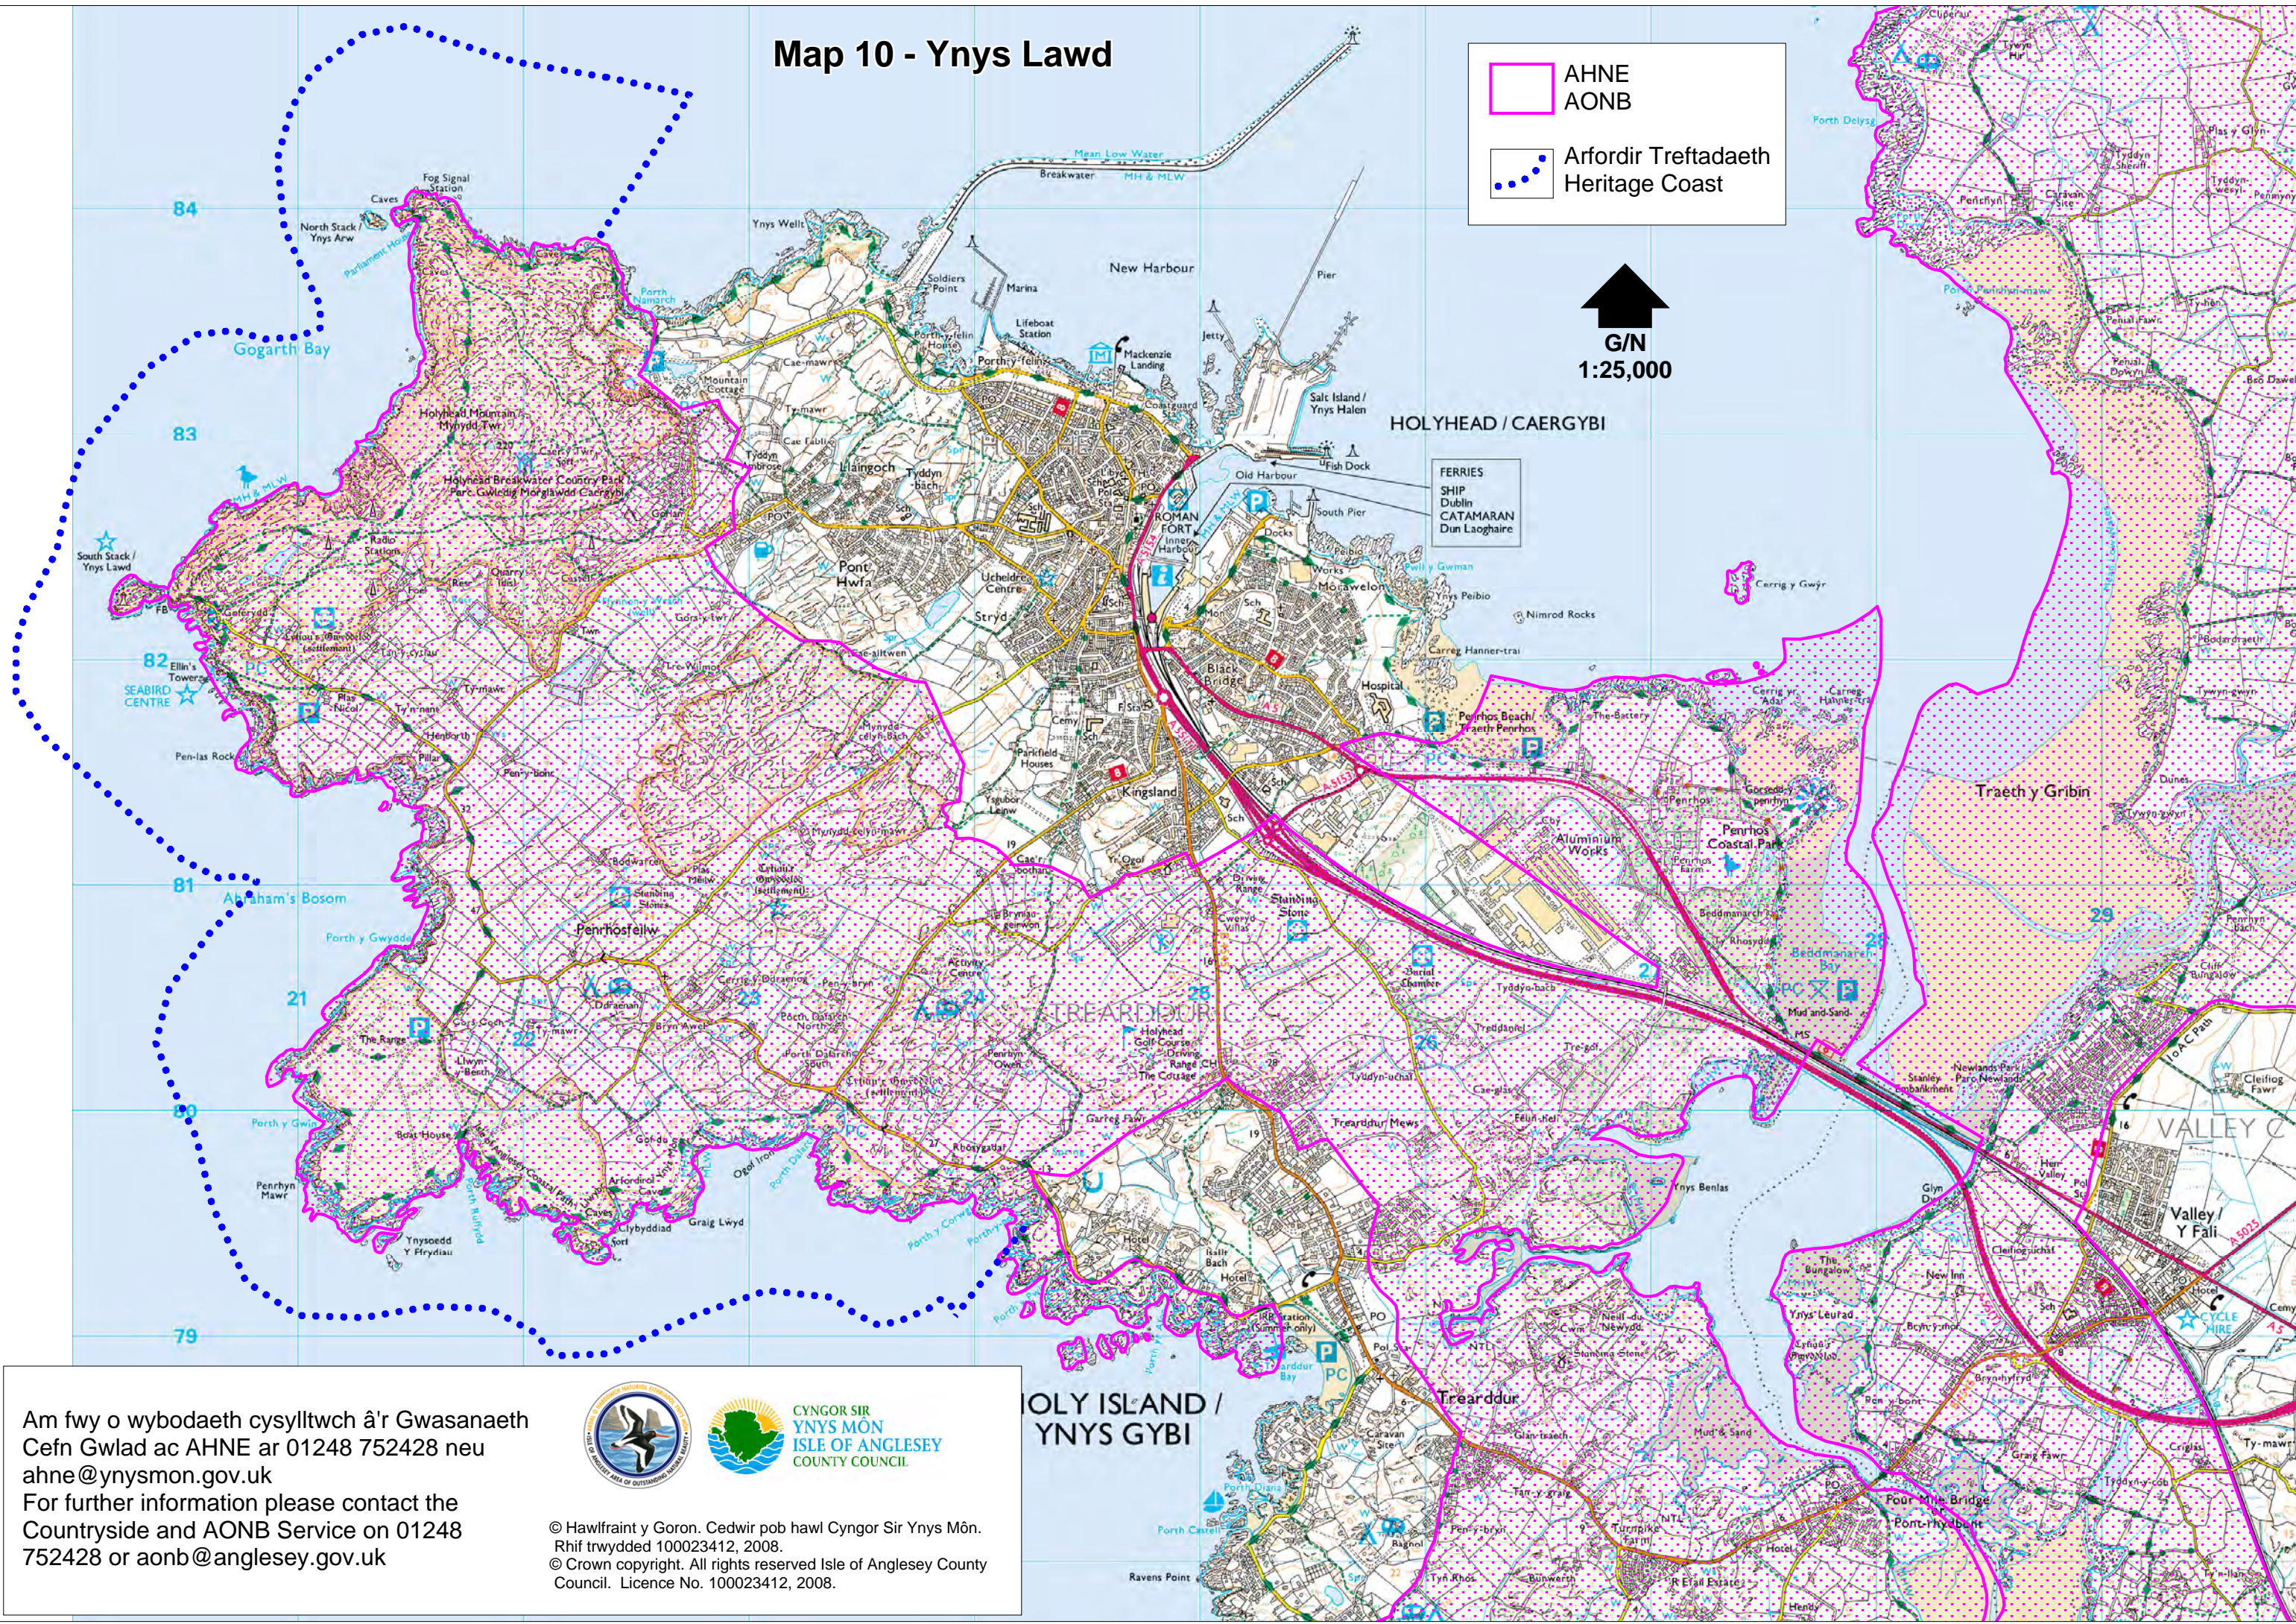

Map 10 - Ynys Lawd

AHNE
 AONB
 Arfordir Treftadaeth
 Heritage Coast

G/N
1:25,000

Am fwy o wybodaeth cysylltwch â'r Gwasanaeth Cefn Gwlad ac AHNE ar 01248 752428 neu ahne@ynysmon.gov.uk
 For further information please contact the Countryside and AONB Service on 01248 752428 or aonb@anglesey.gov.uk

© Hawfrait y Goron. Cedwir pob hawl Cyngor Sir Ynys Môn. Rhif trwydded 100023412, 2008.
 © Crown copyright. All rights reserved Isle of Anglesey County Council. Licence No. 100023412, 2008.