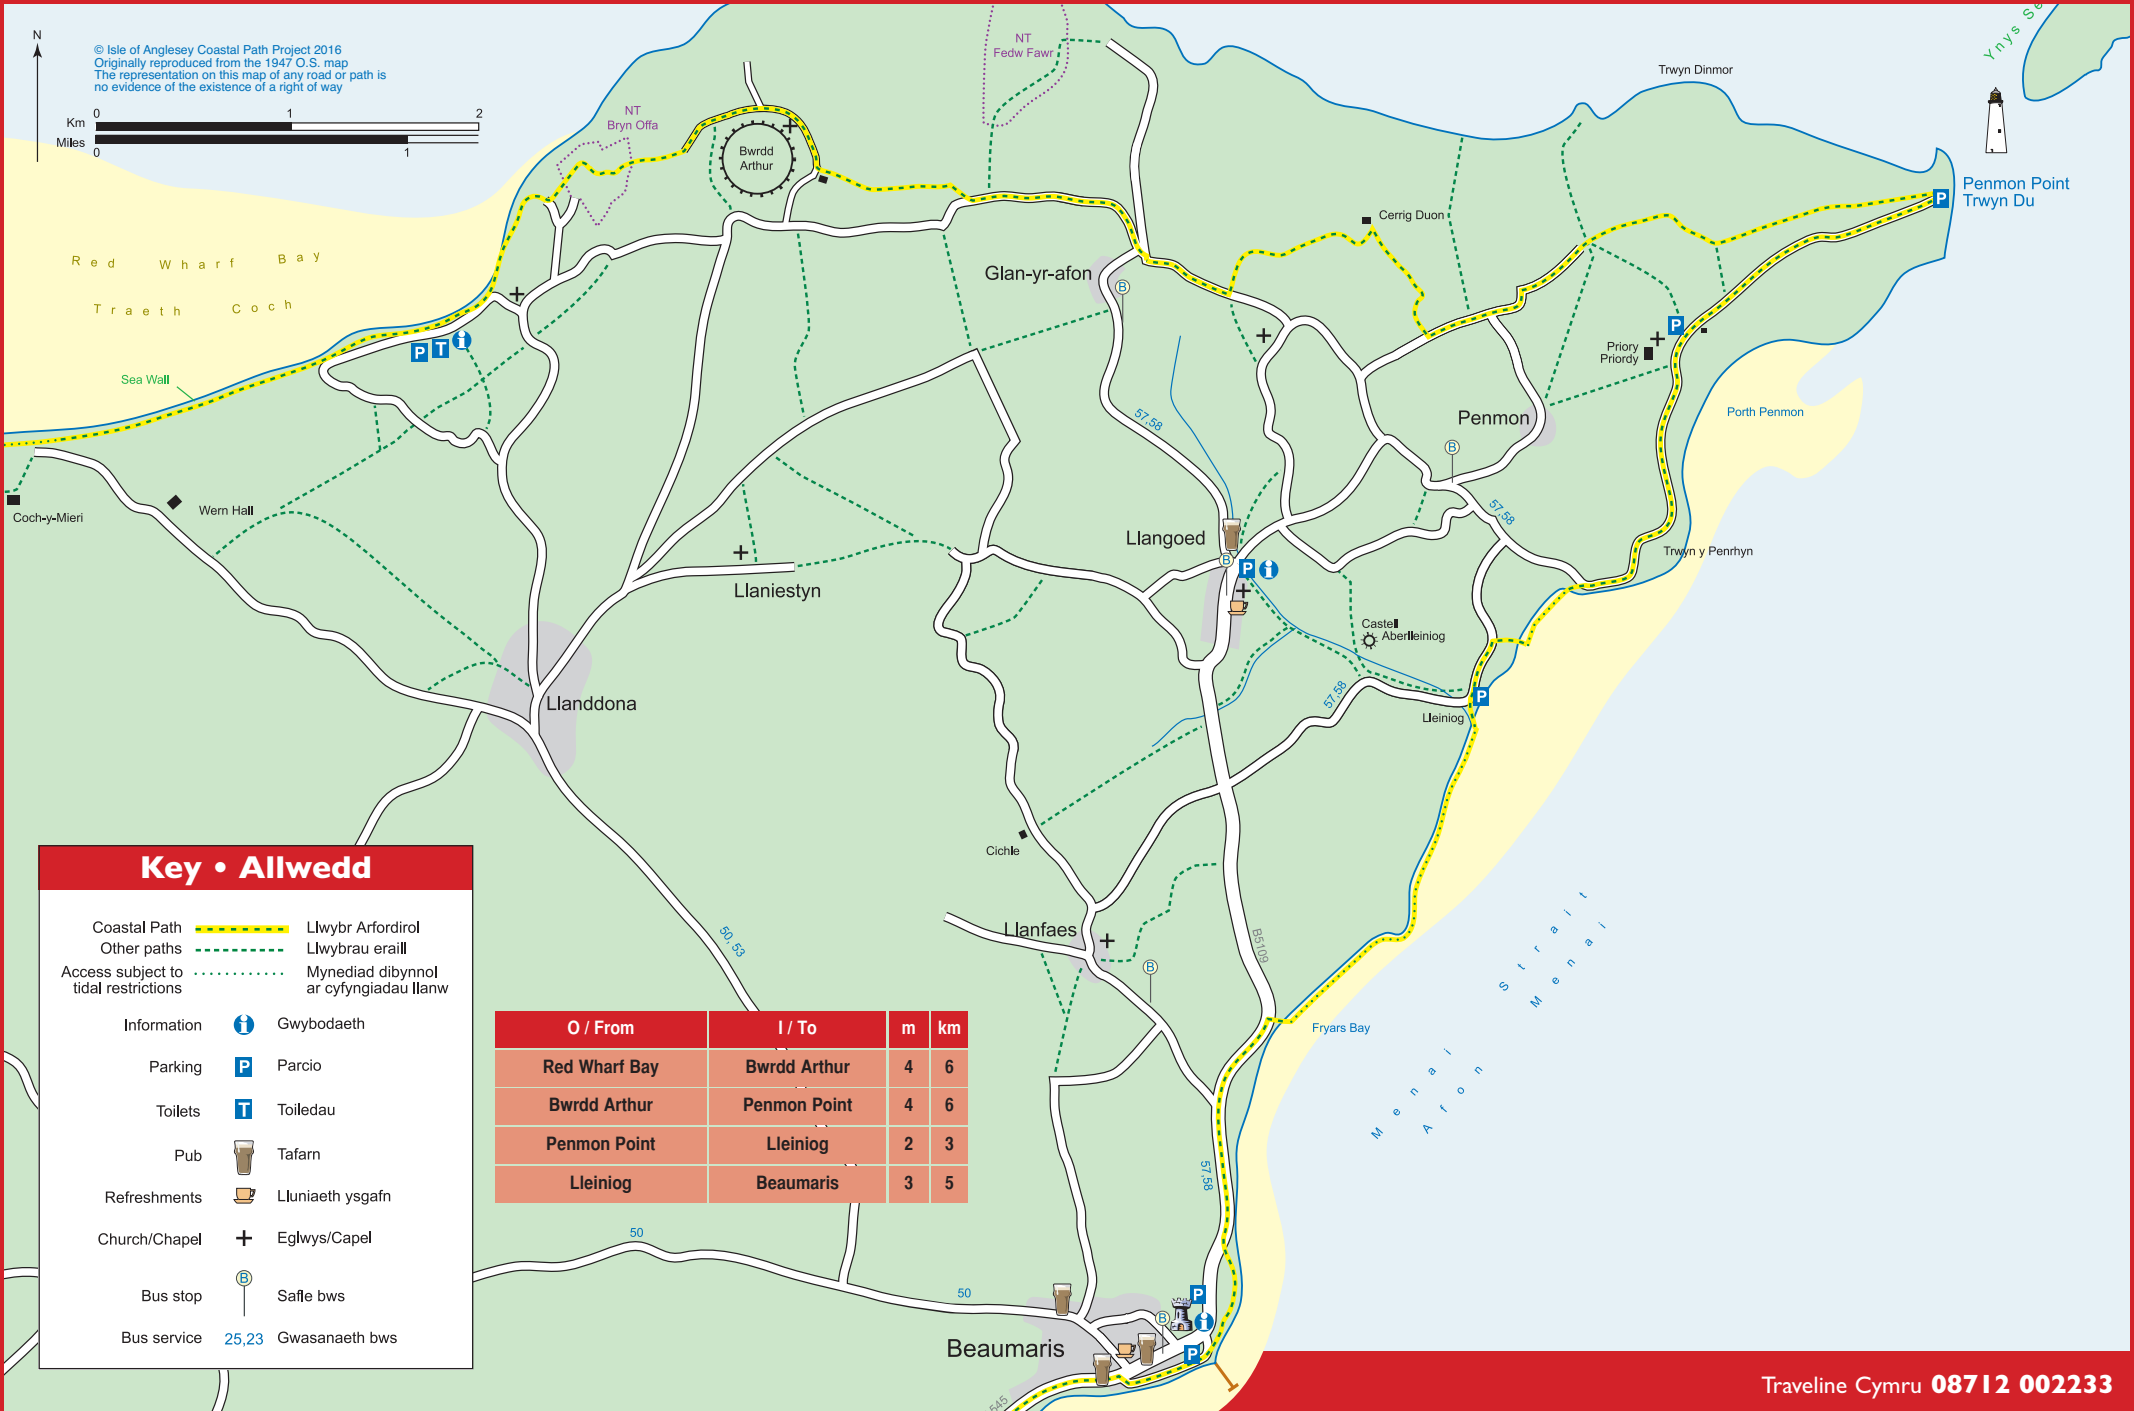

# 6 RED WHARF BAY - BEAUMARIS TRAETH COCH - BEAUMARIS

One of a series of 12 maps. For more information go to [www.angleseycoastalpath.co.uk](http://www.angleseycoastalpath.co.uk)

Un o gyfres o 12 o fapiau. Am fwy o wybodaeth ewch i [www.llywbrarfordirol.co.uk](http://www.llywbrarfordirol.co.uk)

Penmon Priory / Priory Penmon

Ynys Seint