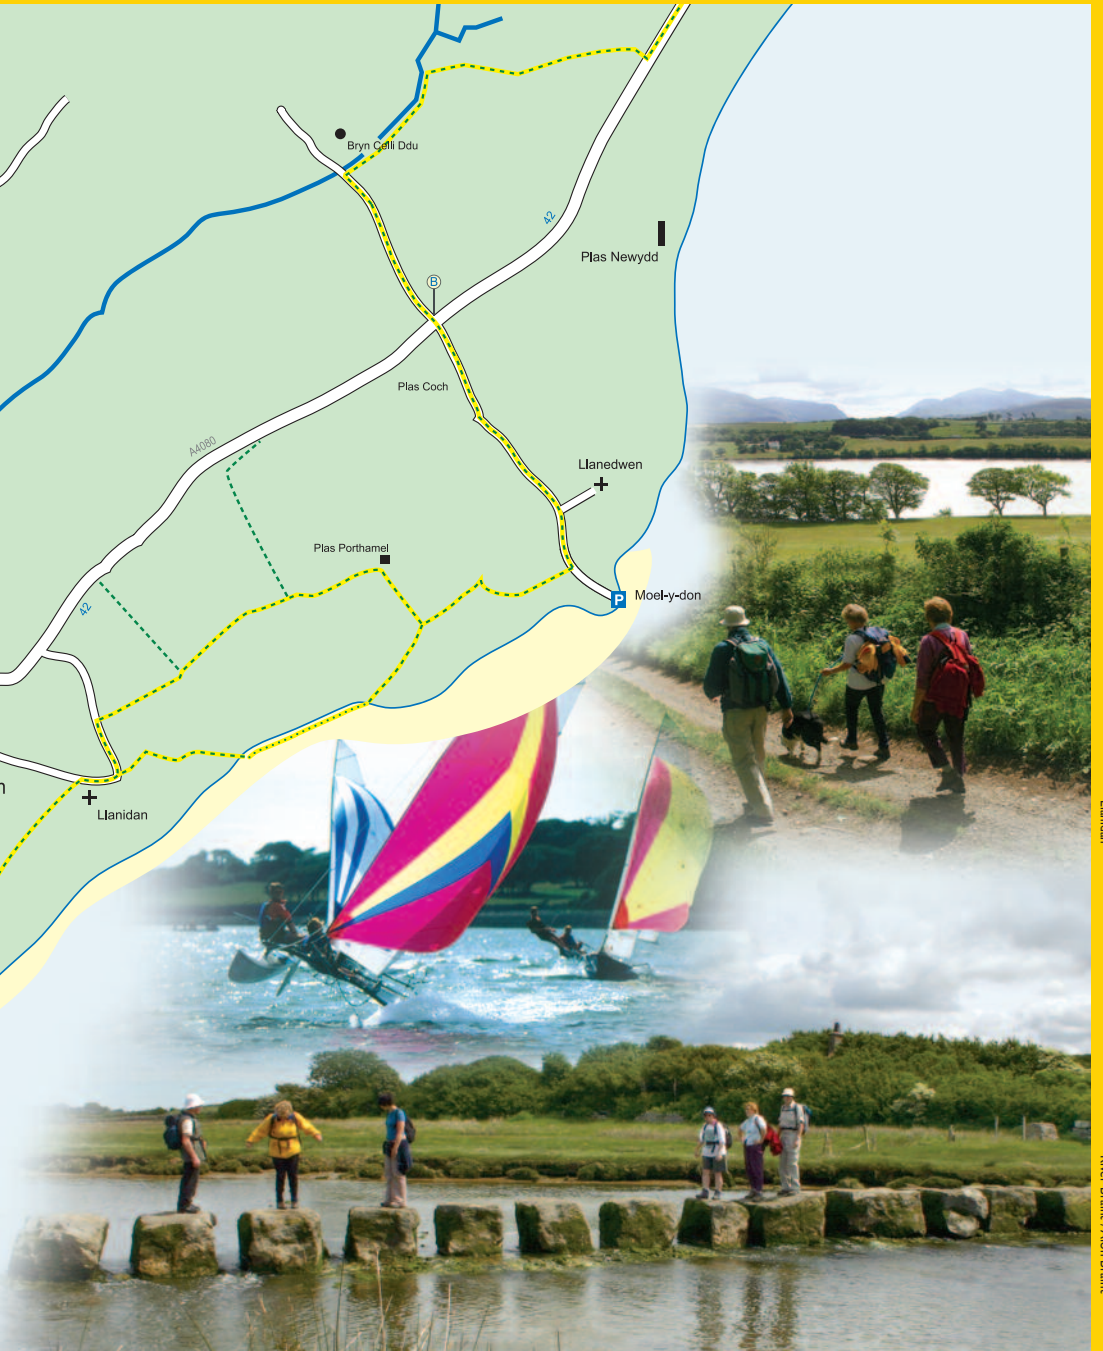

# 8 MOEL Y DON - DWYRAN

One of a series of 12 maps. For more information go to [www.angleseycoastalpath.co.uk](http://www.angleseycoastalpath.co.uk)

Un o gyfres o 12 o fapiau. Am fwy o wybodaeth ewch i [www.ilwybrarfordirol.co.uk](http://www.ilwybrarfordirol.co.uk)

O / From	I / To	m	km
Moel y Don	Brynsiencyn (Llanidan)	2	3
Brynsiencyn (Llanidan)	Tal-y-Foel	2	3
Tal-y-Foel	Dwyran	2½	4

Llanidan

River Brant / Alon Brant