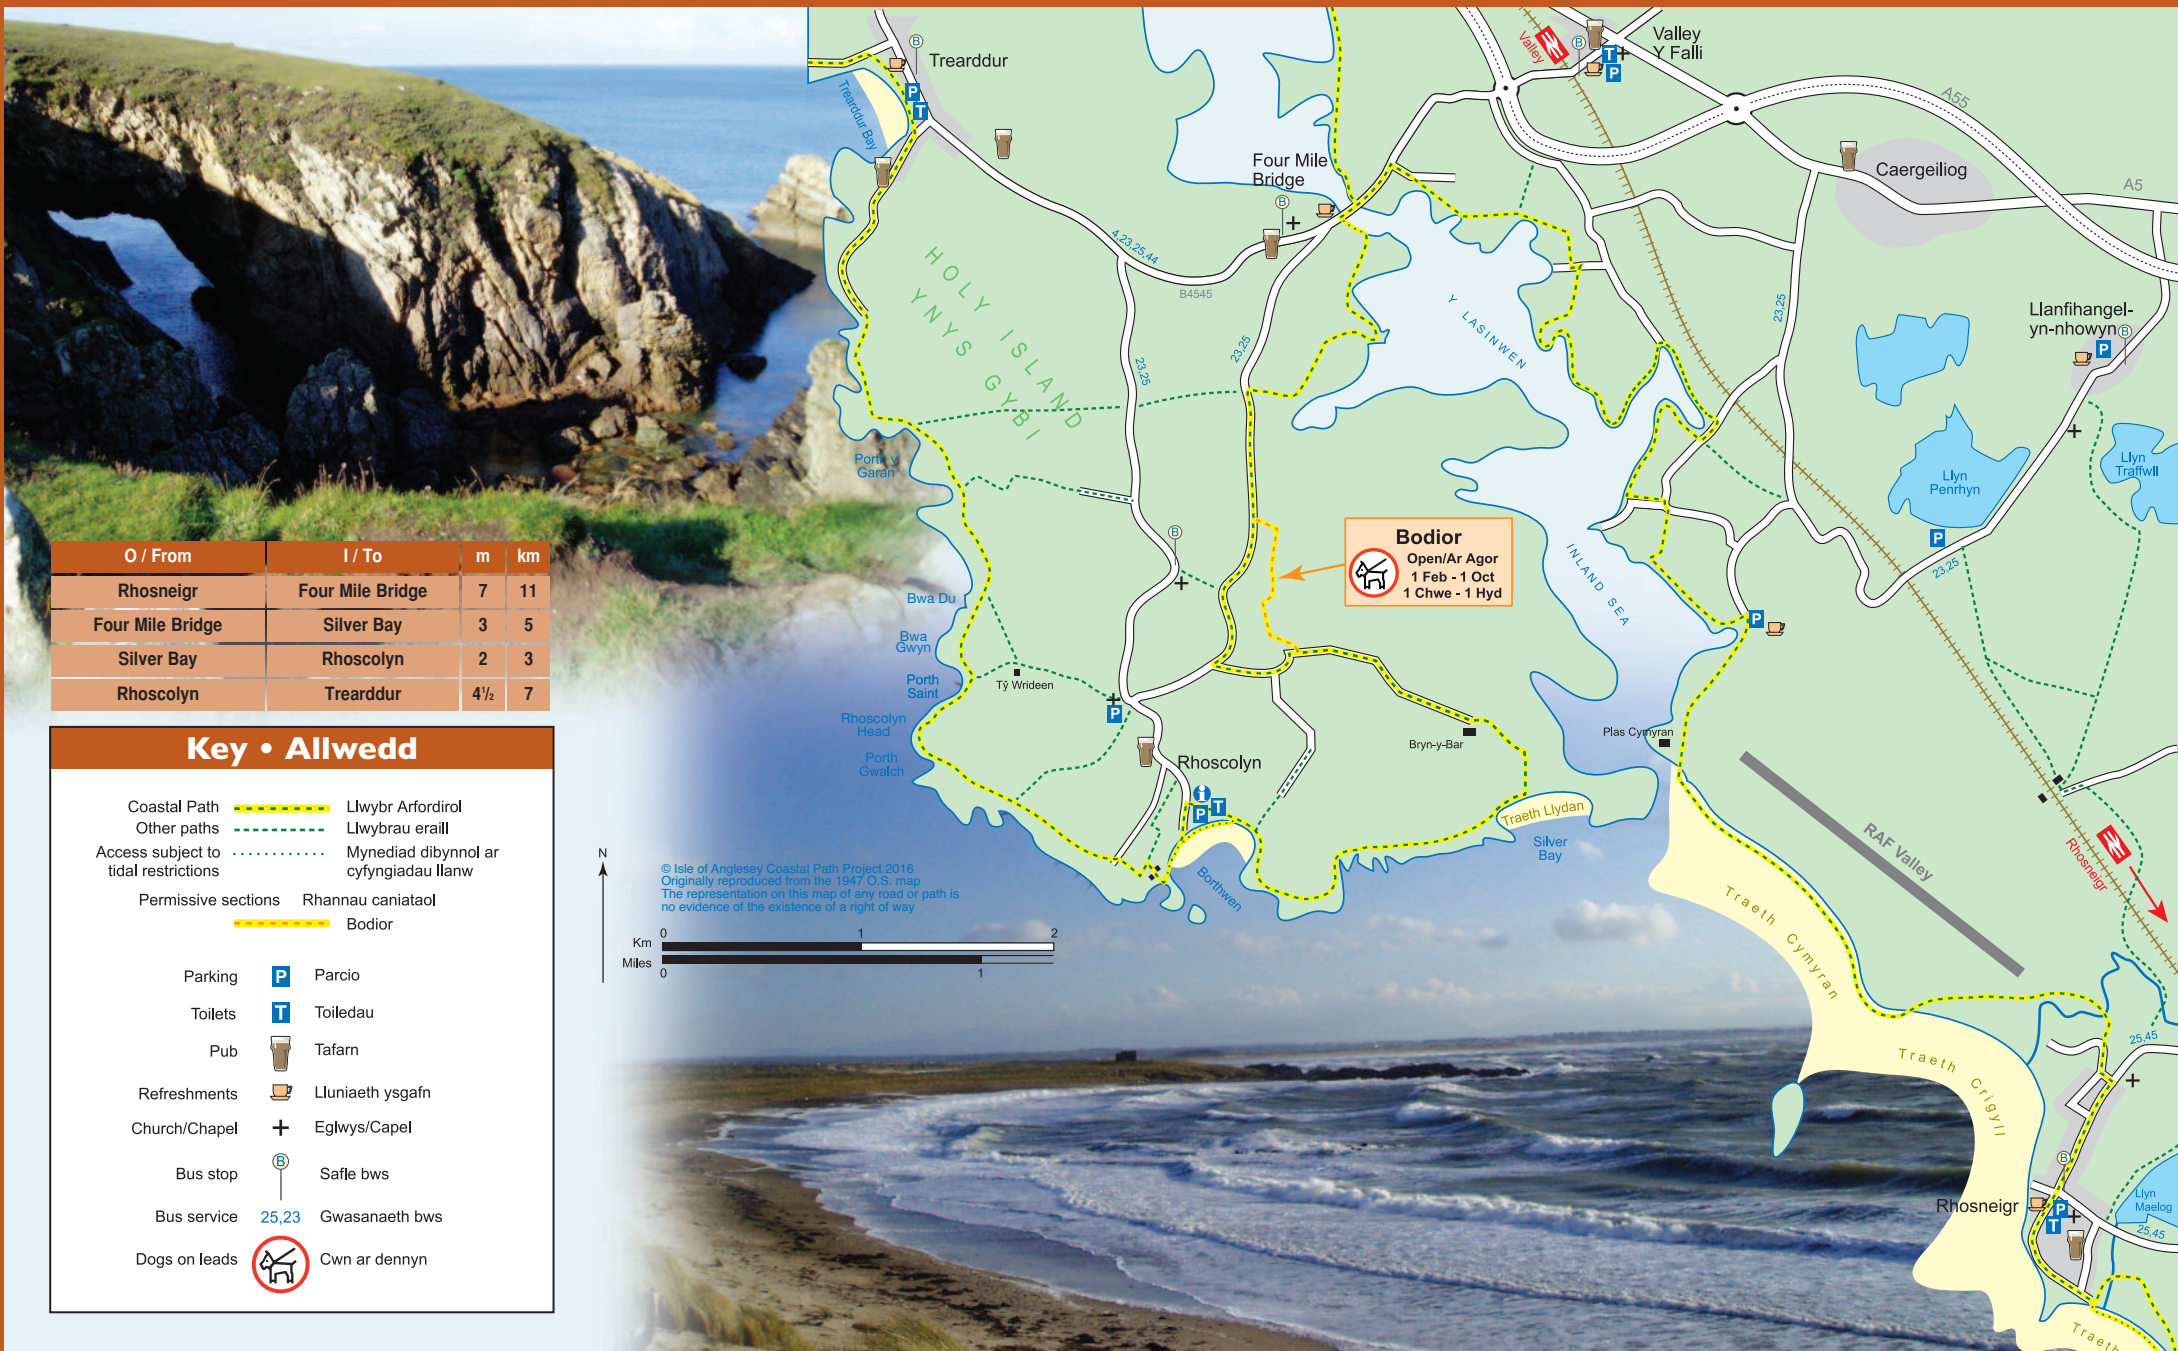

HOLY ISLAND SOUTH YNYS CYBI DE

One of a series of 12 maps. For more information go to
www.angleseycoastalpath.co.uk

Un o gyfres o 12 o fapiau. Am fwy o wybodaeth ewch i
www.lwybrarfordirol.co.uk

Bwa Du, Rhoscolyn

O / From	I / To	m	km
Rhosneigr	Four Mile Bridge	7	11
Four Mile Bridge	Silver Bay	3	5
Silver Bay	Rhoscolyn	2	3
Rhoscolyn	Trearddur	4 1/2	7

Key • Allwedd

Coastal Path Llwybr Arfordirol
 Other paths Llwybrau eraill
 Access subject to tidal restrictions Mynediad dibynnol ar cyfyngiadau llanw
 Permissive sections Rhannau caniafaol
 Bodior

Parking Parcio
 Toilets Toiledau
 Pub Tafarn
 Refreshments Lluniaeth ysgafn
 Church/Chapel Eglwys/Capel
 Bus stop Safle bws
 Bus service Gwasanaeth bws
 Dogs on leads Cwn ar dennyn

Silver Bay / Traeth Llydan